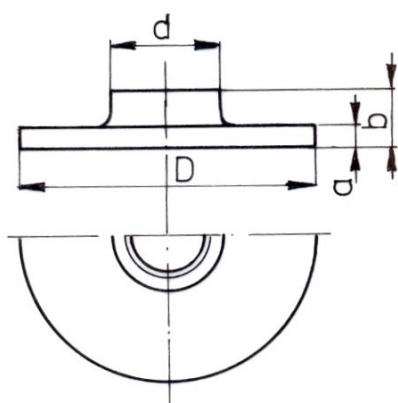

**ODLEWNIA ŻELIWA
ZAWIERCIE**

321/63

**Odlewnia Żeliwa
Spółka Akcyjna
ul. Leśna 10
42-400 Zawiercie**

www.malleableironfittings.com

FLANGE

WORKING PRESSURE 0,1 MPa

CATALOGUE INTERNATIONAL
CATALOGUE EE

321
63

| dimension [inch] | weight of carton [kg] | | quantity in carton [pc.] | dimension [mm] | | | |
|---------------------|-----------------------|------|-----------------------------|----------------|------|-----|------|
| | black | galv | | D | d | a | b |
| 1/2 | 8,3 | 8,5 | 40 | 80,0 | 32,0 | 5,0 | 12,0 |
| 3/4 | 8,3 | 8,5 | 30 | 90,0 | 38,0 | 5,5 | 13,0 |
| 1 | 7,4 | 7,7 | 20 | 100,0 | 46,0 | 6,0 | 14,0 |
| 1 1/4 | 7,9 | 8,1 | 15 | 120,0 | 56,0 | 6,5 | 15,0 |
| 1 1/2 | 7,1 | 7,3 | 10 | 130,0 | 63,0 | 7,0 | 16,0 |
| 2 | 9,3 | 9,4 | 10 | 140,0 | 77,0 | 8,0 | 18,0 |